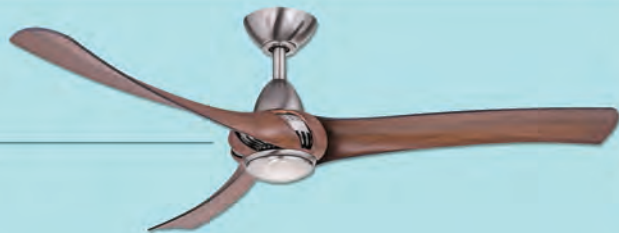

AEROFORCE®

Bold, modern styling of the Aeroforce® complements the latest architectural design trends. The polished and plated die-cast finish coupled with metallic-look silver blades or lustrous wood grain adds a touch of luxury to most rooms. An optional energy efficient 17W LED light is available.

PRODUCT FEATURES:

- 1320mm (52") diameter
- Polymer blades
- Die cast Aluminium body
- Power usage: 16W to 73W
- Airflow: 15,830m³/hr
- Light adaptable (*sold separately*)
- 3 speed wall control (*supplied*)

Shadow Chrome

with koa finished polymer blades

(Product code: A2521)

Shadow Chrome

with white polymer blades

(Product code: A2522)

Shadow Chrome

with silver polymer blades