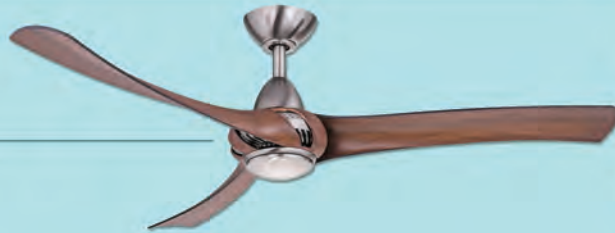

## AEROFORCE®

Bold, modern styling of the Aeroforce® complements the latest architectural design trends. The polished and plated die-cast finish coupled with metallic-look silver blades or lustrous wood grain adds a touch of luxury to most rooms. An optional energy efficient 17W LED light is available.

### PRODUCT FEATURES:

- 1320mm (52") diameter
- Polymer blades
- Die cast Aluminium body
- Power usage: 16W to 73W
- Airflow: 15,830m<sup>3</sup>/hr
- Light adaptable (*sold separately*)
- 3 speed wall control (*supplied*)

## Shadow Chrome

with koa finished polymer blades

(Product code: A2521)

## Shadow Chrome

with white polymer blades

(Product code: A2522)