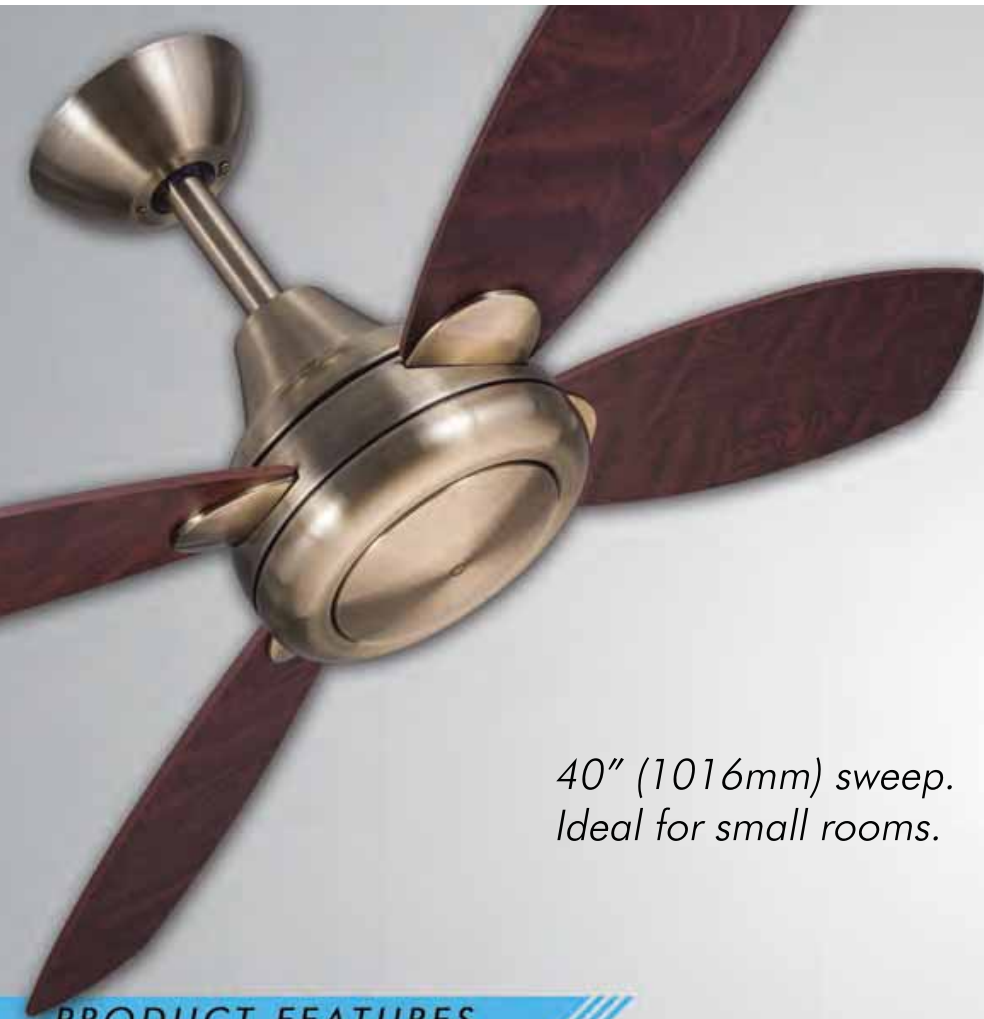

# AURORA 3

## COLOURS AVAILABLE

40" (1016mm) sweep.  
Ideal for small rooms.

### PRODUCT FEATURES

- 3 Speed wall control supplied
- Timber blades
- Pressed steel body (painted or plated)
- 9W to 52W
- Light adaptable (sold separately)
- Lamp type R7S only
- Aurora 3 light kit is bundled with a STARFIRE-LED mini lamp (3000K)
- 1016mm (40") diameter